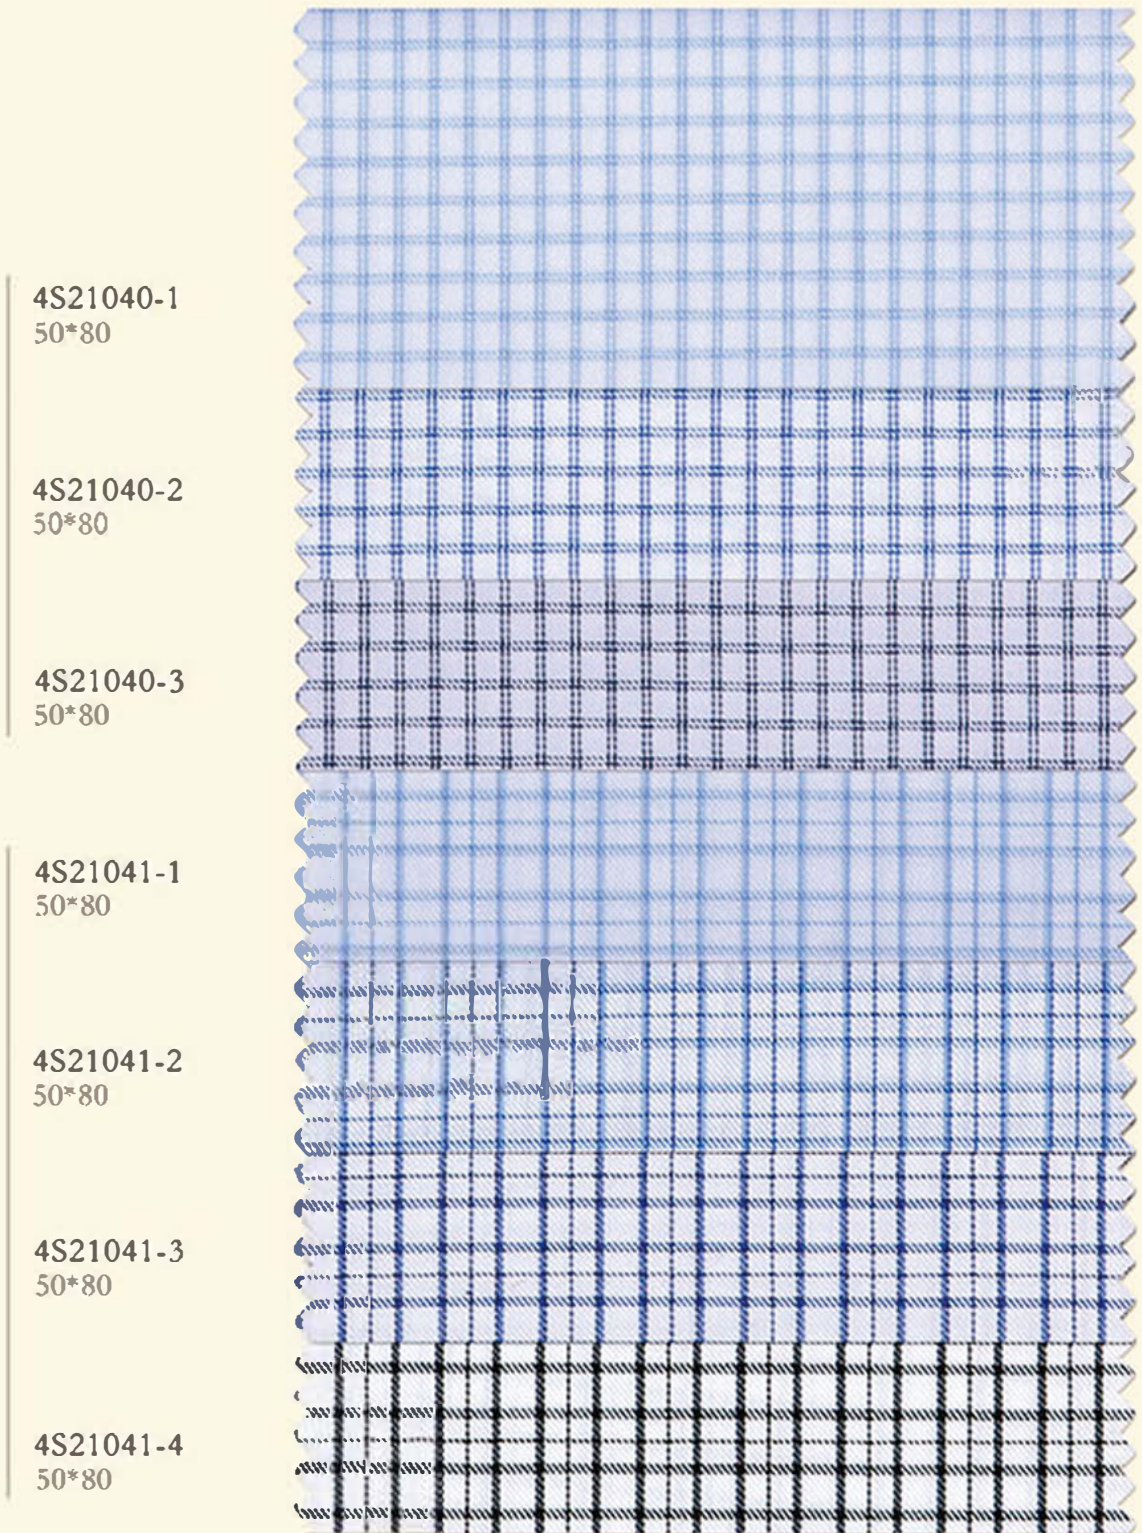

CM0009LBU
50*50

CM0010WHT
50*50

CM0010MBU
50*50

Custom Shirts

100% COTTON EASY TO IRON/EASY CARE

Custom Shirts

100% COTTON EASY TO IRON/EASY CARE

4S21042-1
50*80