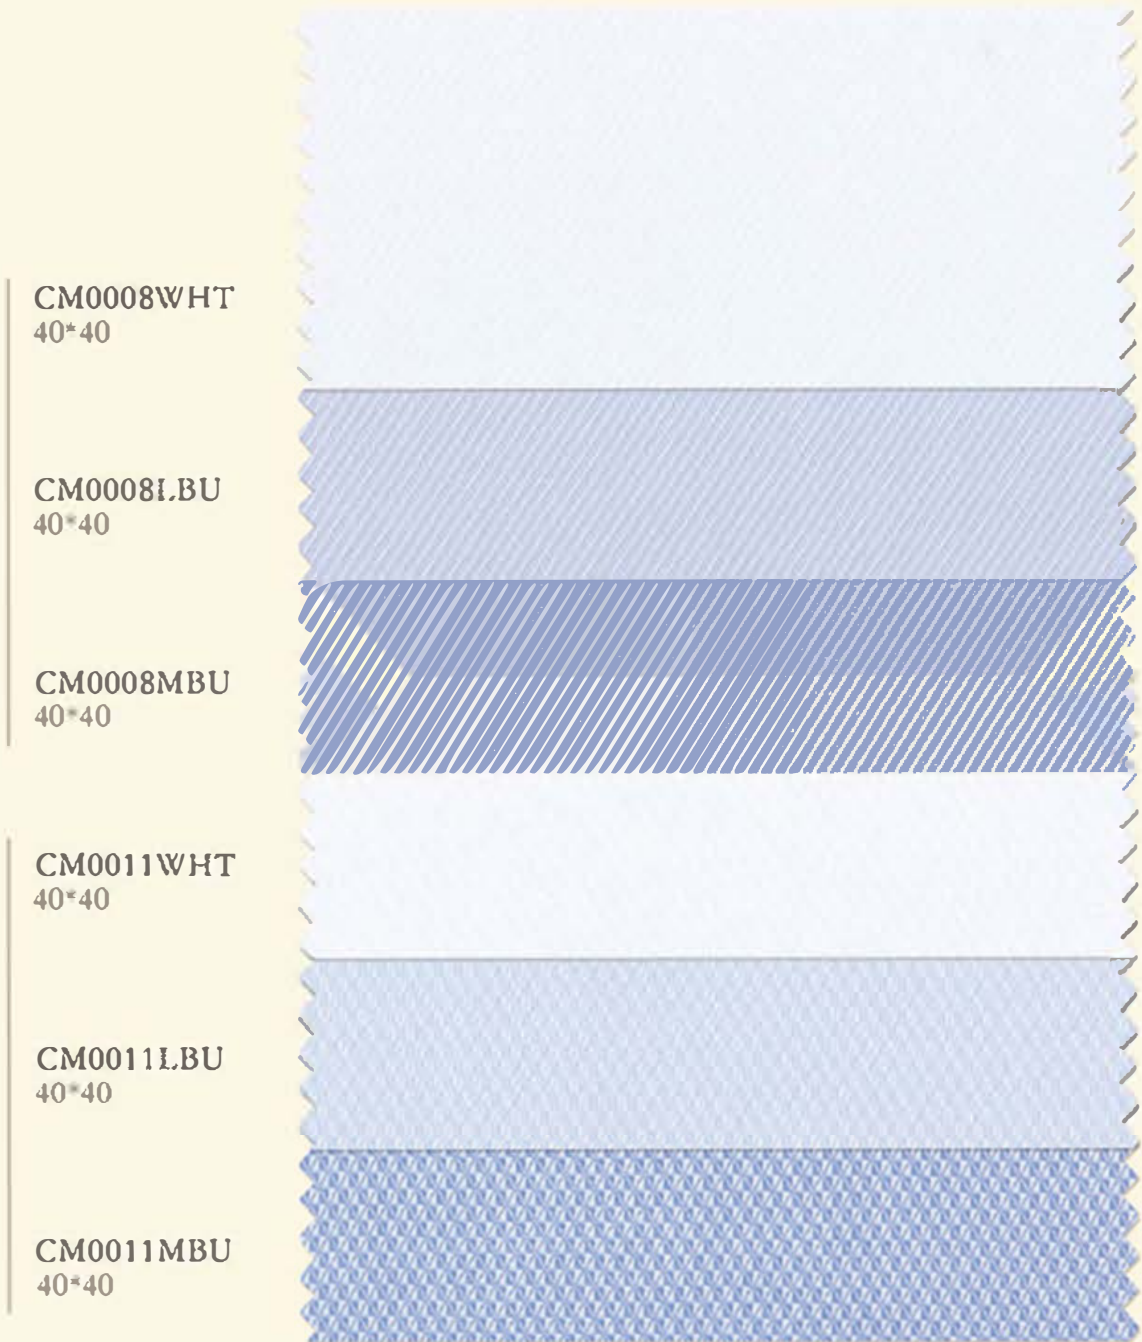

4S21058-2
40*50

4S21058-3
40*50

Cu5t0m Shirt5

100% COTTON EASY TO IRON/EASY CARE

Custom shirts

100% COTTON EASY TO IRON/EASY CARE

Custom Shirts

100% COTTON EASY TO IRON/EASY CARE