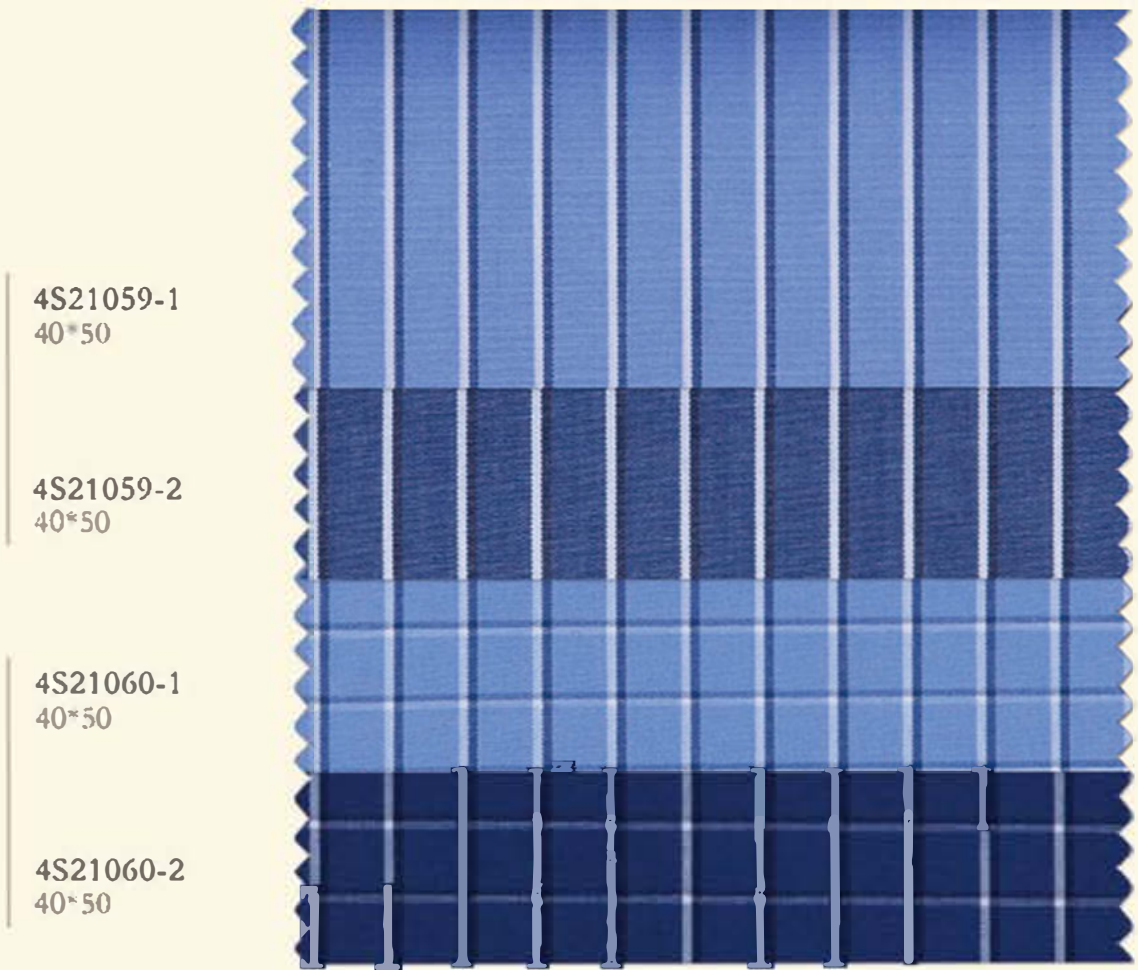

Cu5t0m Shirt5

100% COTTON EASY TO IRON/EASY CARE